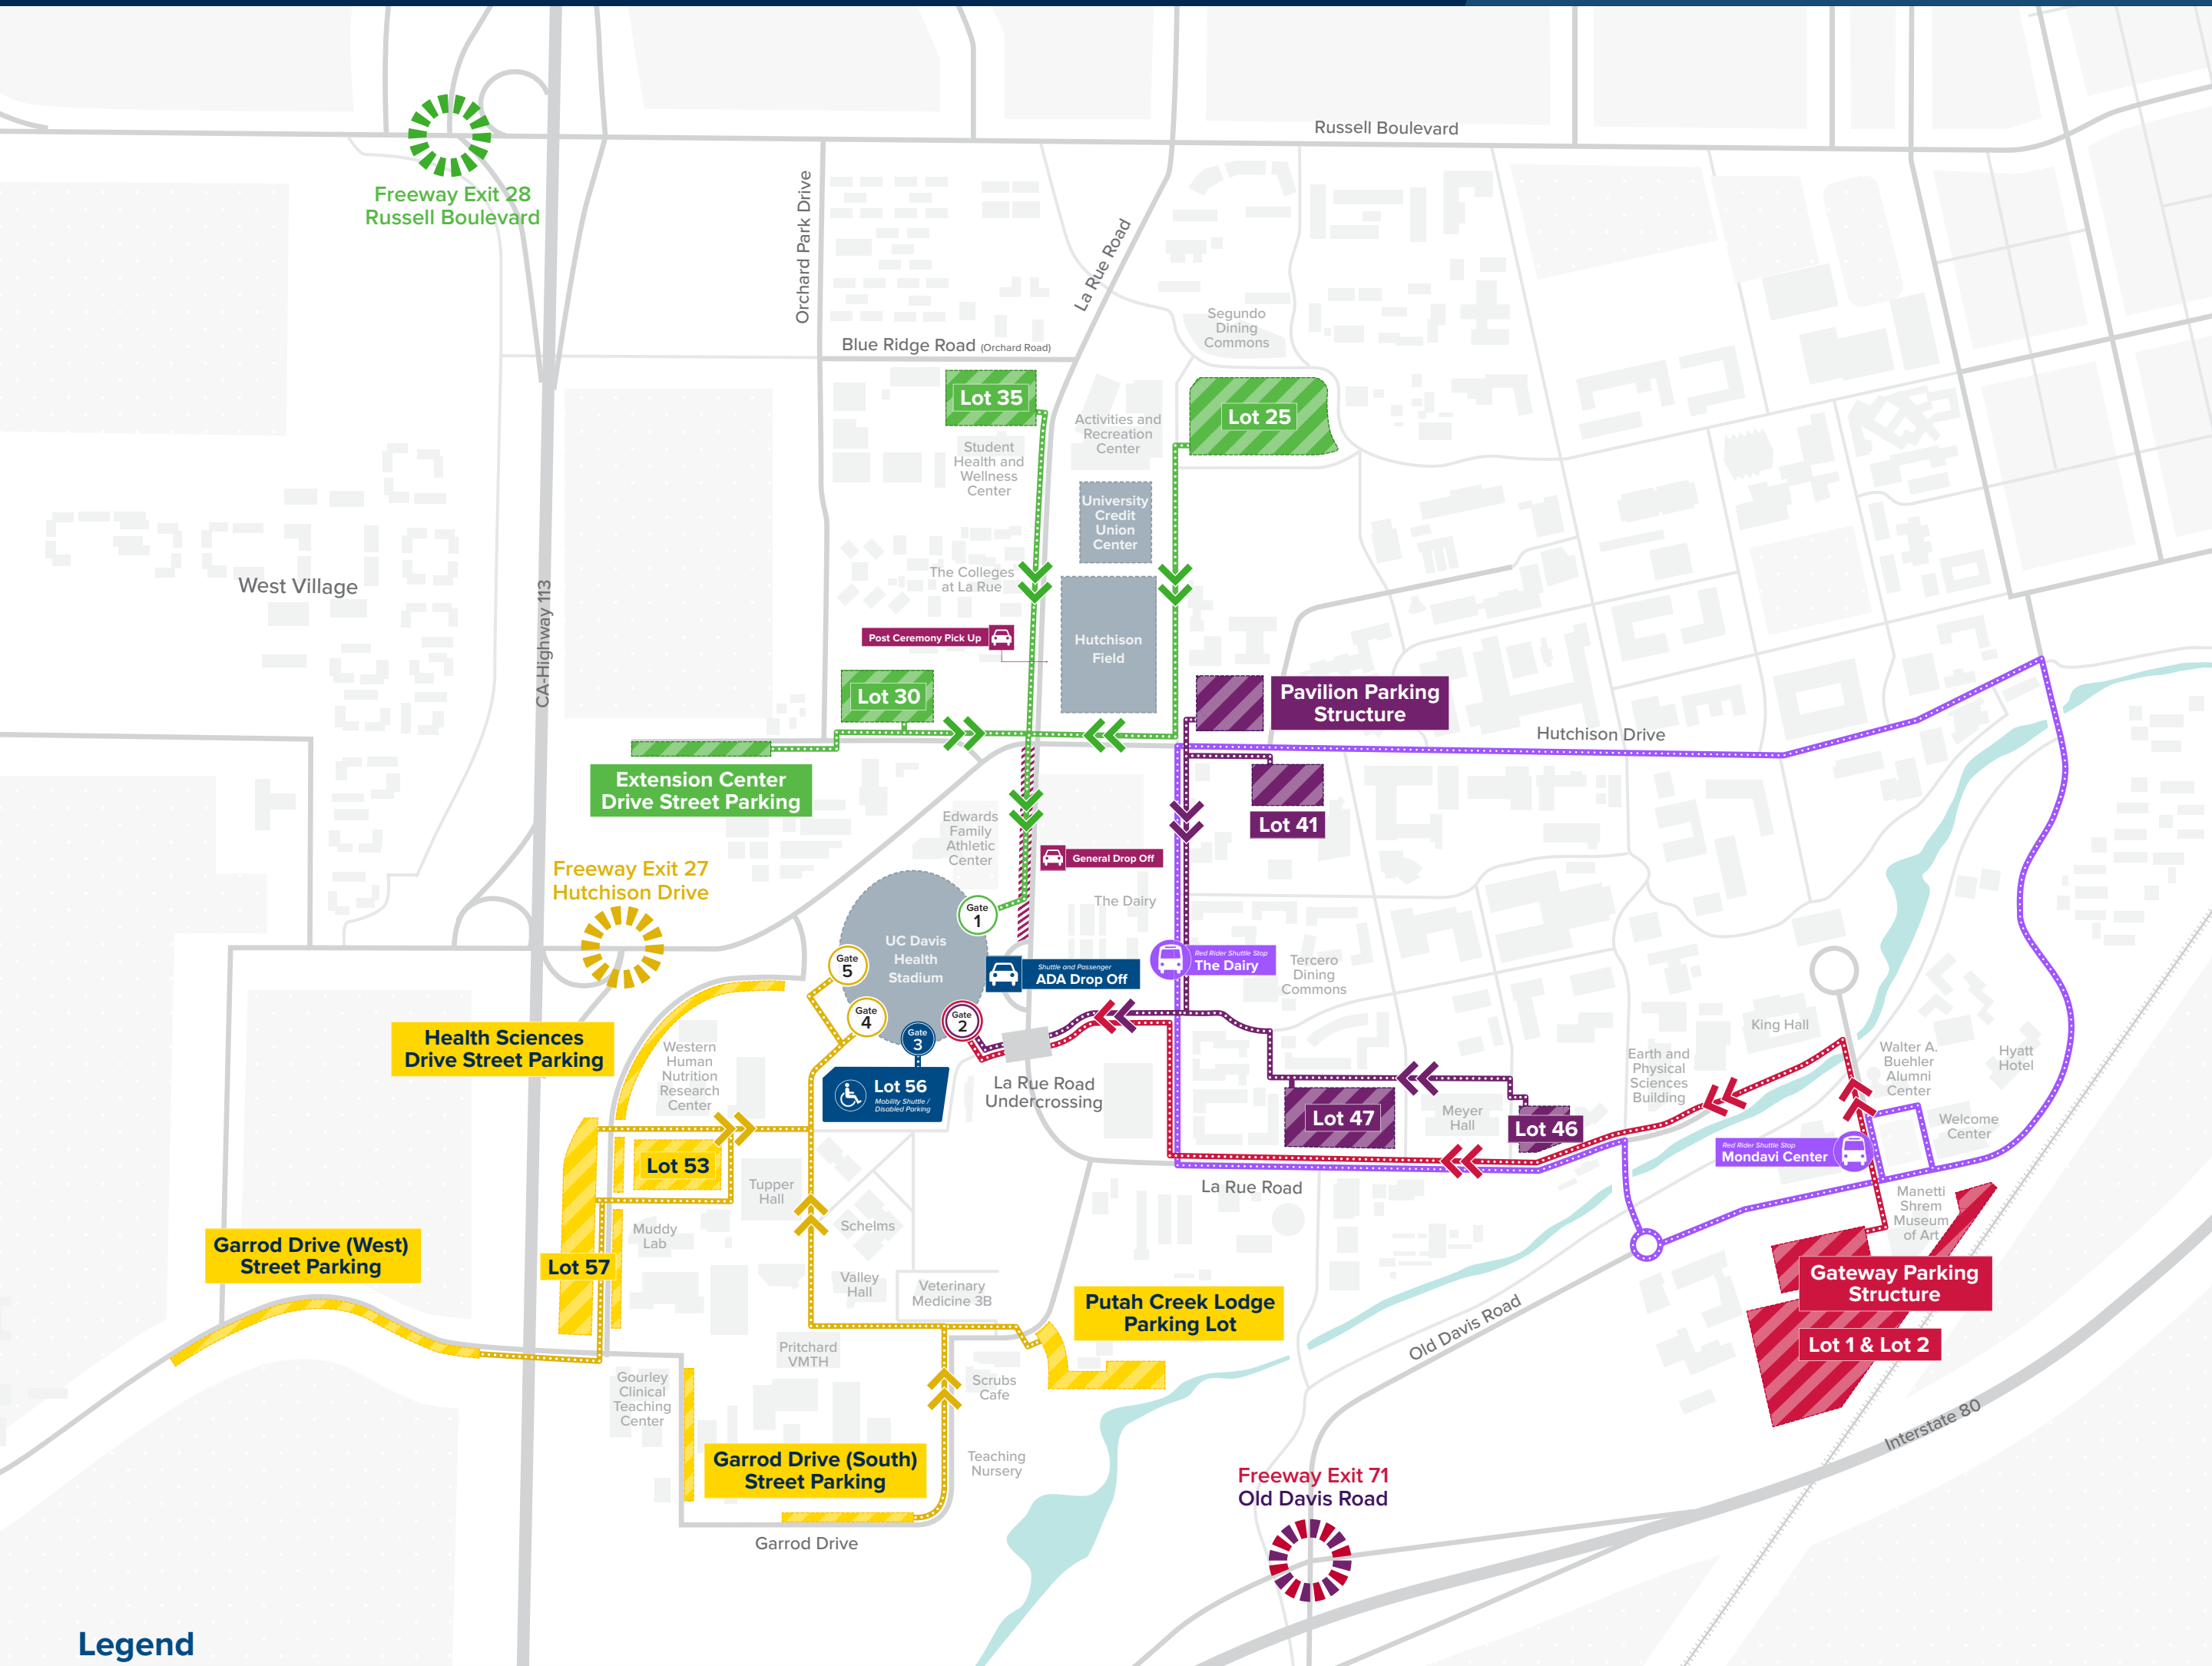

Campus Transportation Tracks

Legend

Green Squirrel Track 	Yellow Water Tower Track 	Purple Gunrock Track 	Red Rider Track 	Freeway Access 	Red Rider Shuttle Stop & Loop 	Drop Off Zones 
--	--	--	---	---	---	--