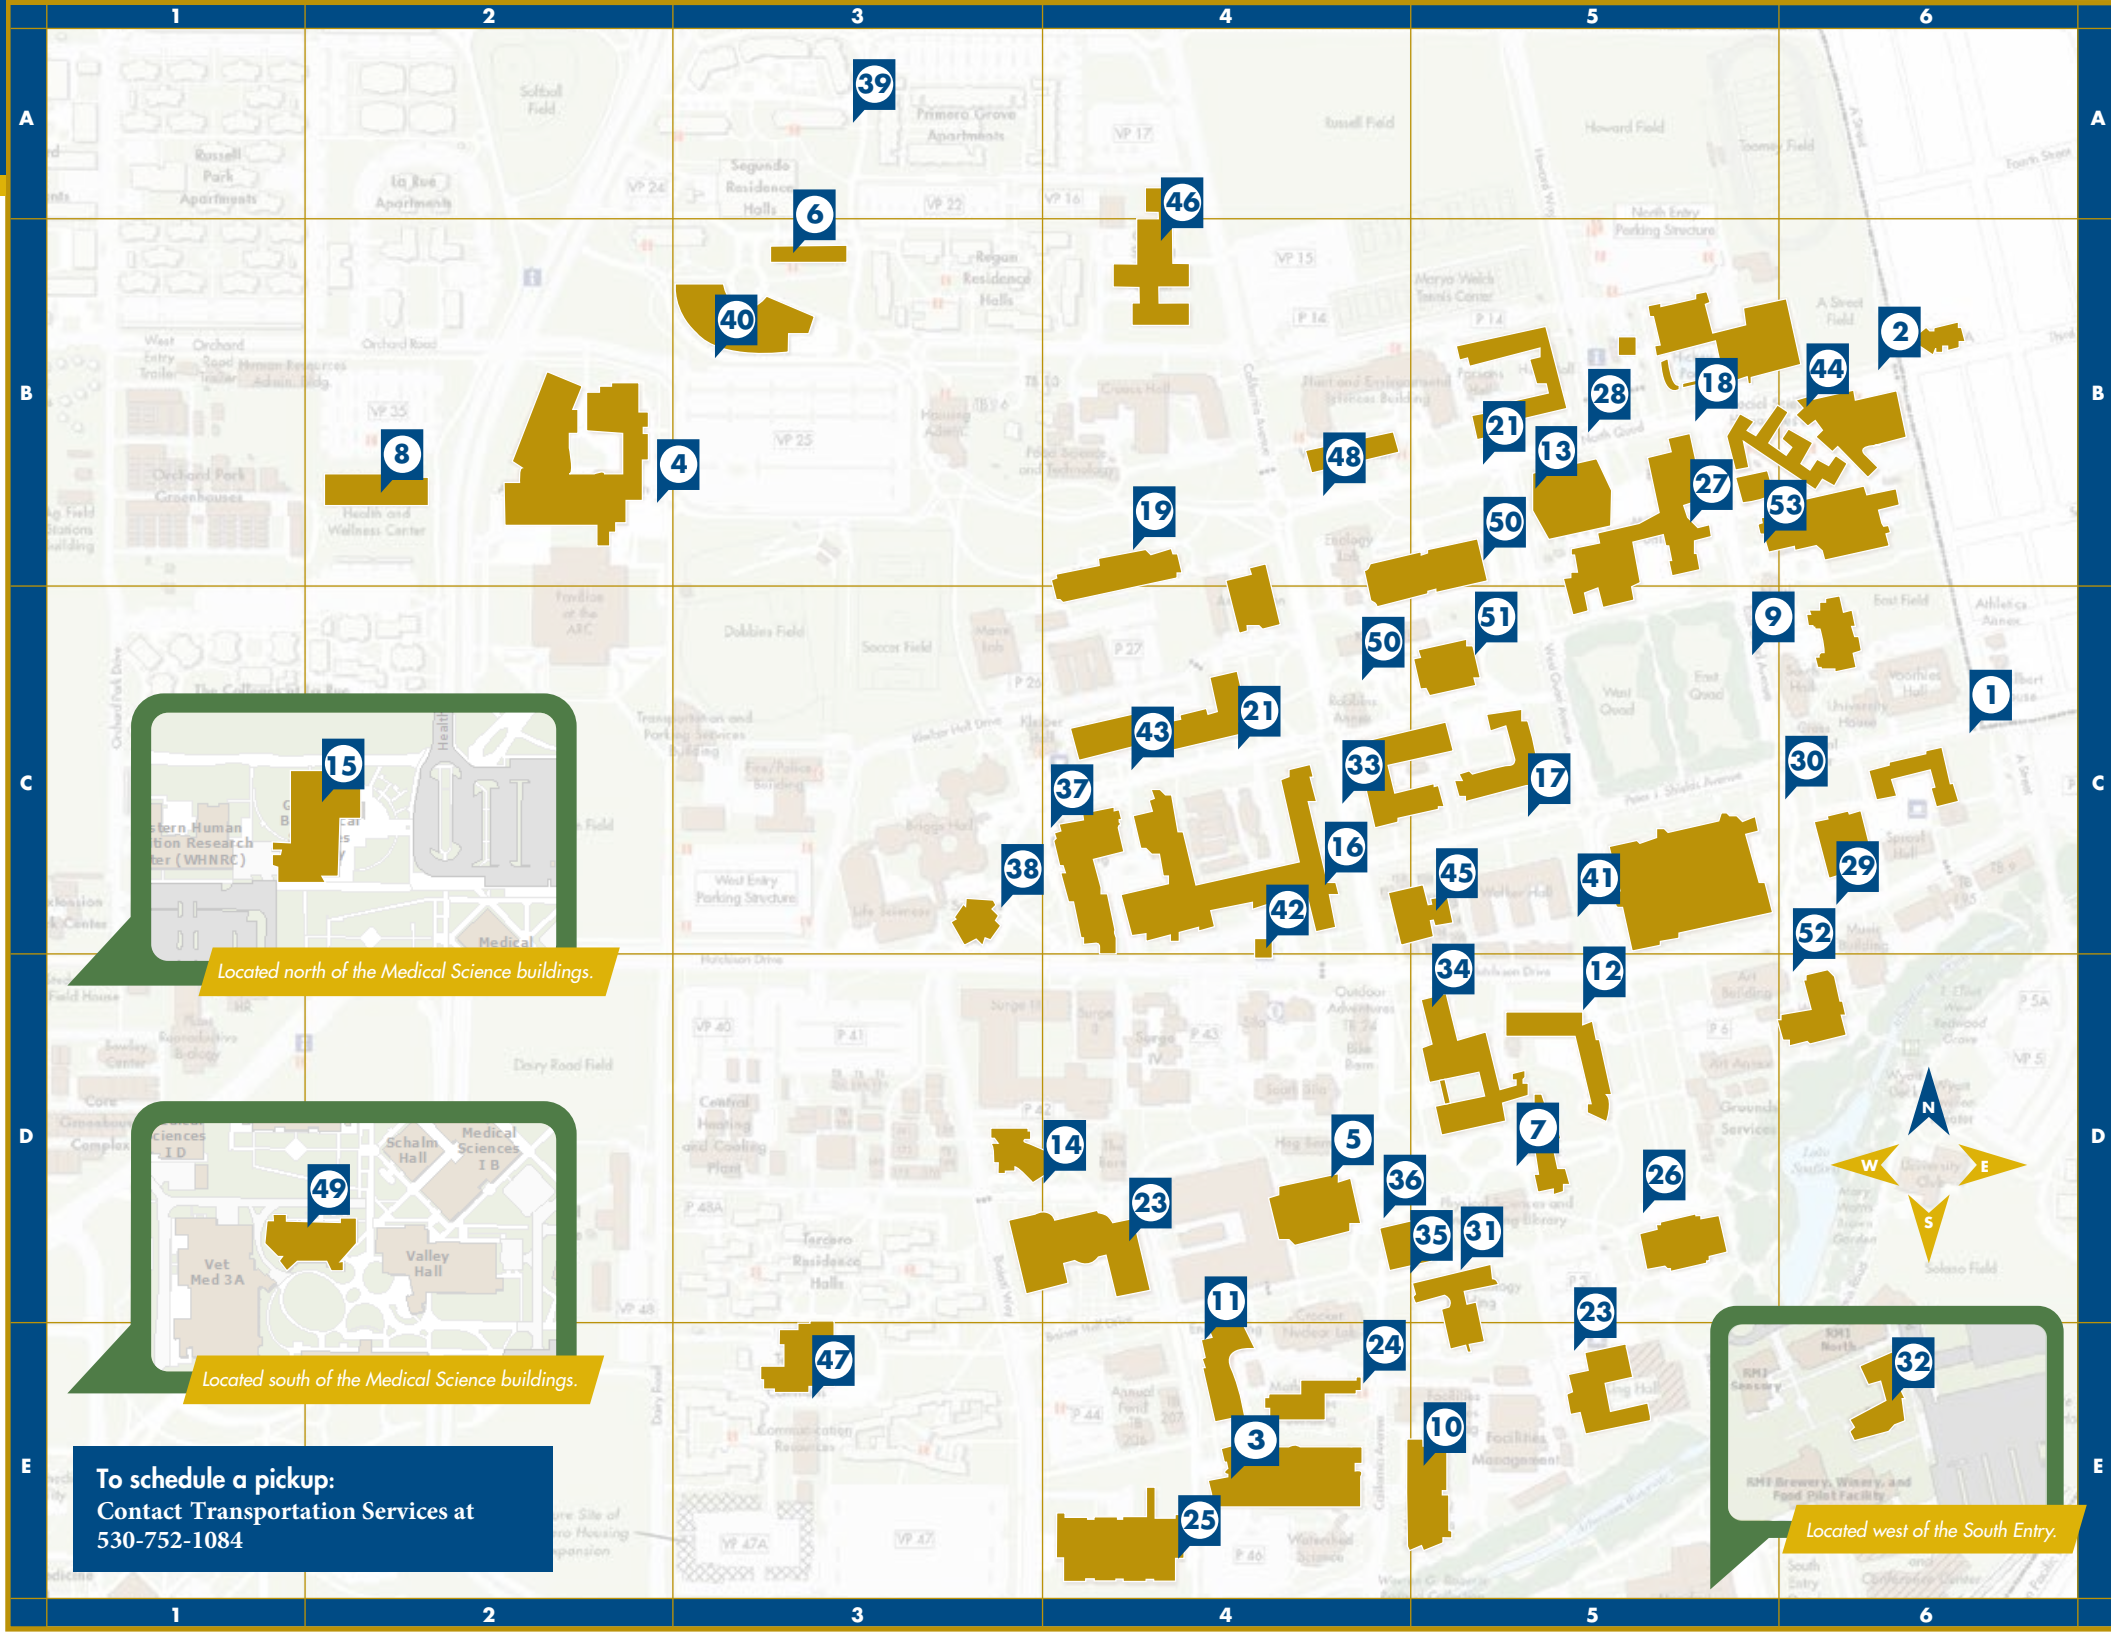

MOBILITY ASSISTANCE SHUTTLE

MAS Shuttle Stops

1. 1st and A – 6-C
2. 3rd and A – 6-B
3. Academic Surge – 4-E
4. ARC (front) – 2-B
5. Bainer Hall – 4-D
6. Bixby Hall (Segundo) – 3-B
7. Chem Annex – 5-D
8. Cowell Student Health Center – 2-B
9. Dutton Hall – 5-C
10. Earth and Physical Sciences – 5-E
11. Engineering 3 – 4-E
12. Everson Hall
(Across from Shields bus) – 5-D
13. Freeborn Hall – 5-B
14. Geidt Hall – 4-D
15. Genome and Biomedical Sciences Building – C-2
16. Haring Hall – 4-C
17. Hart Hall (front) – 5-C
18. Hickey Gym
(Social Sciences side) – 5-B
19. Hoagland Hall – 4-B
20. Hunt Hall – 5-B
21. Hutchison Hall – 4-C
22. Kemper Hall – 4-D
23. King Hall – 5-E
24. Math and Sciences Building – 4-E
25. Meyer Hall – 4-E
26. Mrak Hall – 5-D
27. MU ATM – 5-B
28. MU Bus Circle – 5-B
29. Olson Hall
(back, elevator side) – 6-C
30. Olson Hall (front) – 6-C
31. Phys/Geo Building – 5-D
32. RMI South – E-6
33. Robbins Hall – 4-C
34. Rock Hall – 5-D
35. Roessler Hall
(back, elevator side) – 5-D
36. Roessler Hall (front) – 4-D
37. Science Lab – 4-C
38. Science Lecture Hall – 3-C
39. Segundo Bike Circle – 3-A
40. Segundo Dining Commons – 3-B
41. Shields Library – 5-C
42. Silo Bus – 4-C
43. Storer Hall – 4-C
44. Social Sciences & Humanities – 4-B
45. Student Community Center – 5-C
46. Student Disability Center – 4-B
47. Tercero (patio Tables) – 3-E
48. Veihmeyer Hall – 4-B
49. Vet Med 3A – D-2
50. Wellman Hall
(back, elevator side) – 4-C
51. Wellman Hall (front) – 5-C
52. Wright Hall (music and art) – 6-D
53. Young Hall – B-6

**To schedule a pickup:
Contact Transportation Services at
530-752-1084**

Located north of the Medical Science buildings.

Located south of the Medical Science buildings.

Located west of the South Entry.